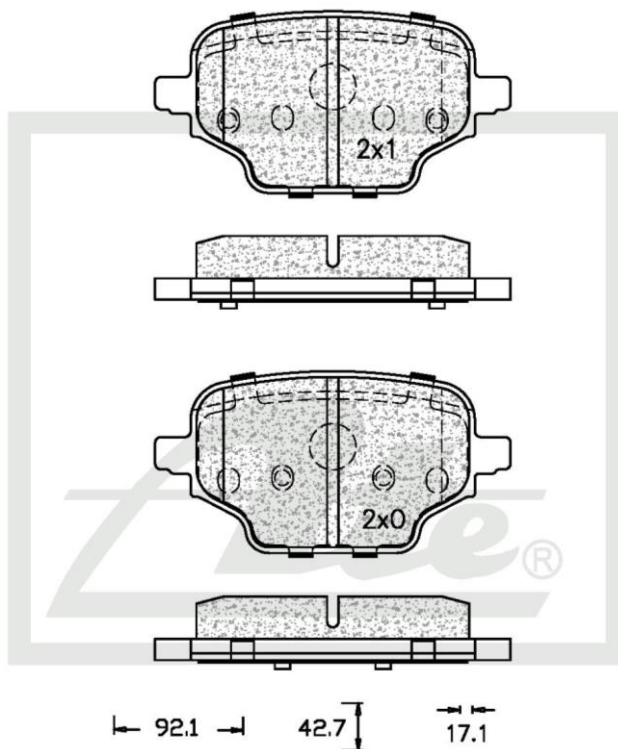

ATE1441

NEW PART NUMBER

Drawing

Details of New Part

Brake Pad – Rear

Product Dimensions

Length – 92.1mm

Height – 47.2mm

Thickness – 17.1mm

Package Dimensions

Weight – 975.0g

L – 156.06mm

W – 129.85mm

H – 56.24mm

Barcode

ATE1441